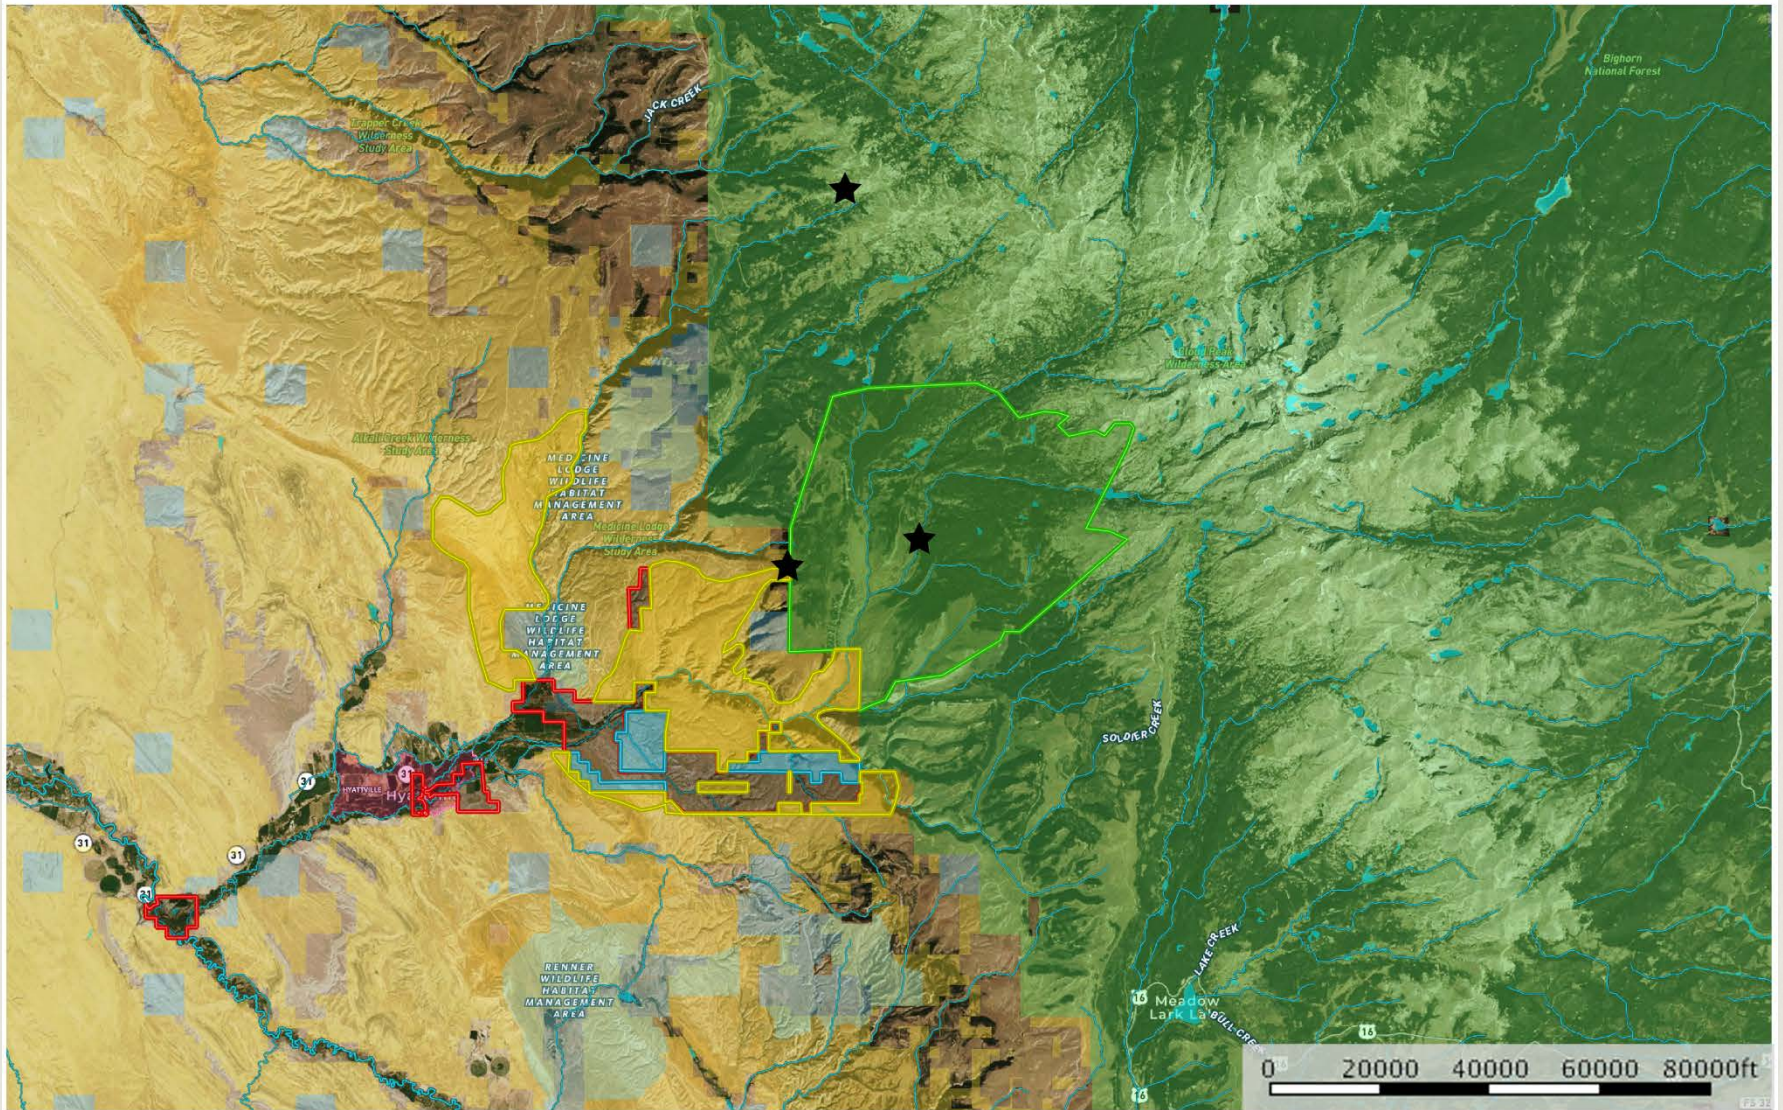

Paint Rock Canyon Ranch

Wyoming, AC +/-

- Star
- BLM
- Forest Service
- State Land
- Property Boundary
- Forest Service
- State Land
- Fish and Wildlife
- National Park
- Other
- Stream, Intermittent
- River/Creek
- Water Body